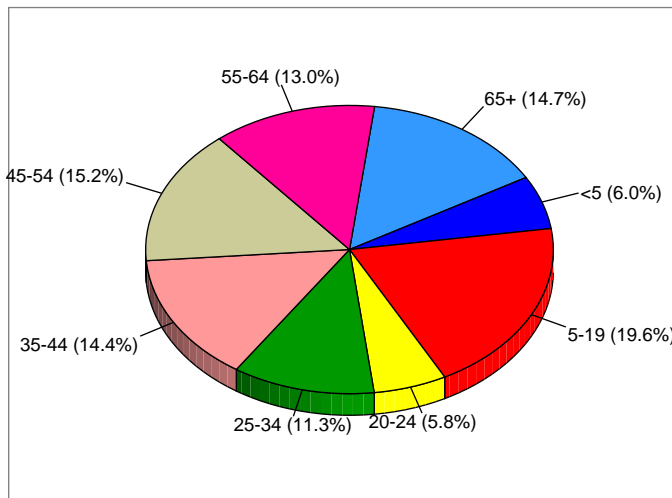

Burke County, NC_3
Burke County, NC (37023)
Geography: County

Households

2010 Households by Income

2010 Population by Age

2010 Owner Occupied HUs by Value

2010 Employed 16+ by Occupation

2010 Population by Race

2010 Percent Hispanic Origin: 6.2%

Source: U.S. Bureau of the Census, 2000 Census of Population and Housing. Esri forecasts for 2010 and 2015.