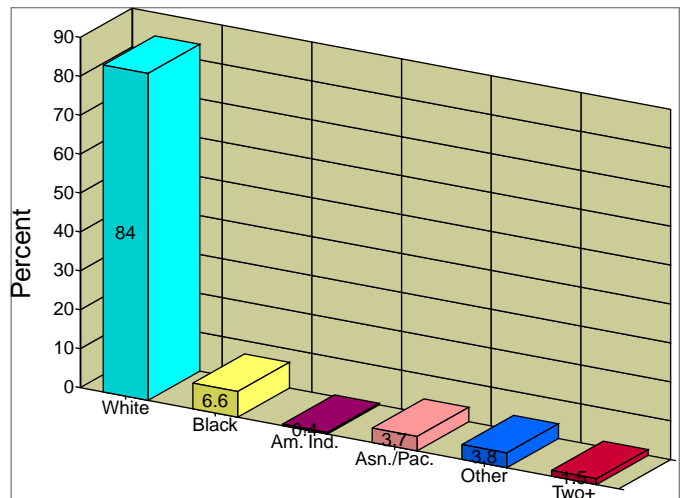

Burke County, NC_3
Burke County, NC (37023)
Geography: County

Households

2010 Households by Income

2010 Population by Age

2010 Owner Occupied HUs by Value

2010 Employed 16+ by Occupation

2010 Population by Race

2010 Percent Hispanic Origin: 6.2%

Source: U.S. Bureau of the Census, 2000 Census of Population and Housing. Esri forecasts for 2010 and 2015.