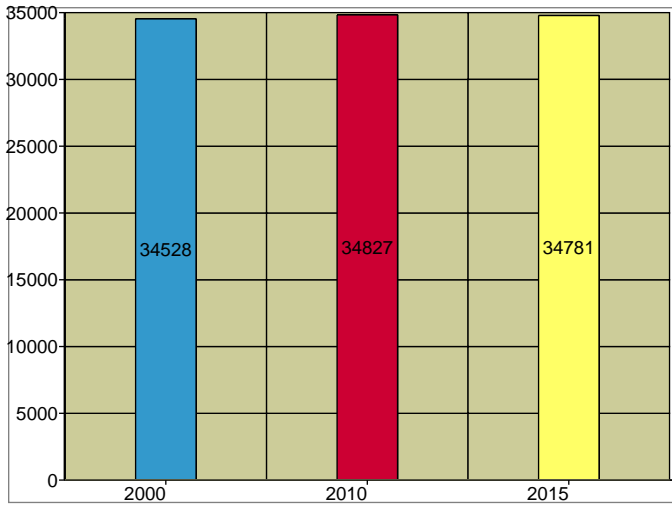

Burke County, NC_3
Burke County, NC (37023)
Geography: County

Households

2010 Households by Income

2010 Population by Age

2010 Owner Occupied HUs by Value

2010 Employed 16+ by Occupation

2010 Population by Race

2010 Percent Hispanic Origin: 6.2%

Source: U.S. Bureau of the Census, 2000 Census of Population and Housing. Esri forecasts for 2010 and 2015.