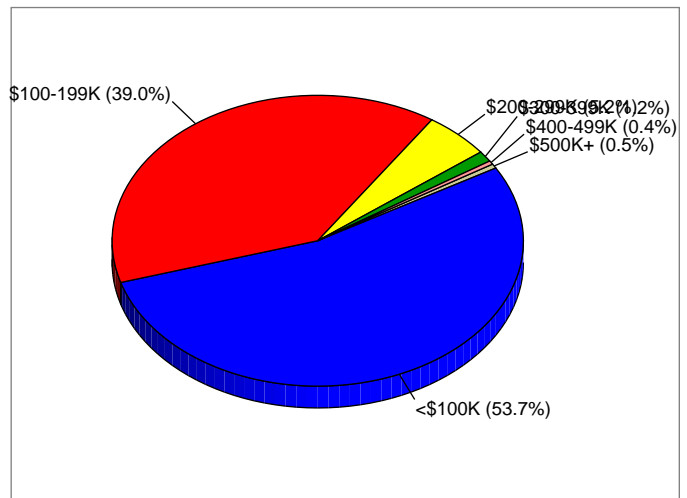

Burke County, NC_3
Burke County, NC (37023)
Geography: County

Households

2010 Households by Income

2010 Population by Age

2010 Owner Occupied HUs by Value

2010 Employed 16+ by Occupation

2010 Population by Race

2010 Percent Hispanic Origin: 6.2%

Source: U.S. Bureau of the Census, 2000 Census of Population and Housing. Esri forecasts for 2010 and 2015.