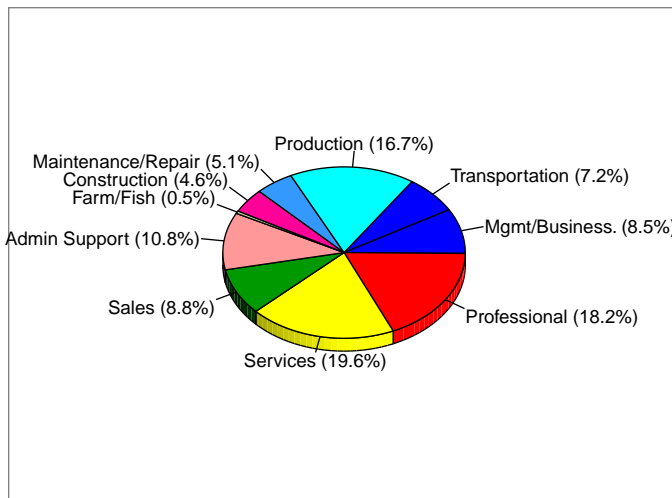

Burke County, NC_3
Burke County, NC (37023)
Geography: County

Households

2010 Households by Income

2010 Population by Age

2010 Owner Occupied HUs by Value

2010 Employed 16+ by Occupation

2010 Population by Race