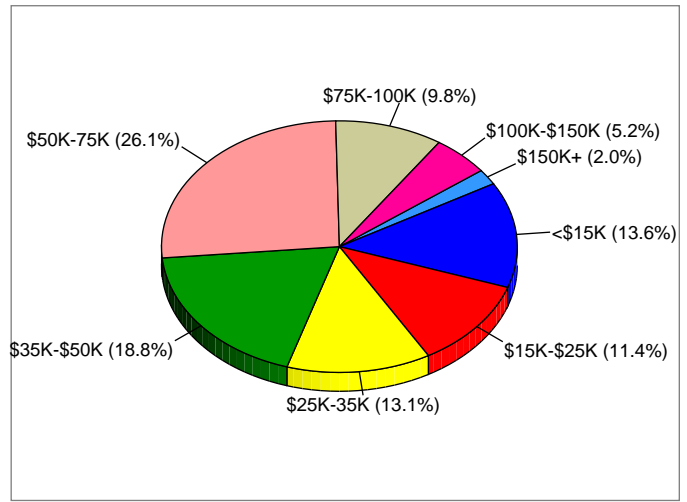

Burke County, NC_3
Burke County, NC (37023)
Geography: County

Households

2010 Households by Income

2010 Population by Age

2010 Owner Occupied HUs by Value

2010 Employed 16+ by Occupation

2010 Population by Race

2010 Percent Hispanic Origin: 6.2%

Source: U.S. Bureau of the Census, 2000 Census of Population and Housing. Esri forecasts for 2010 and 2015.