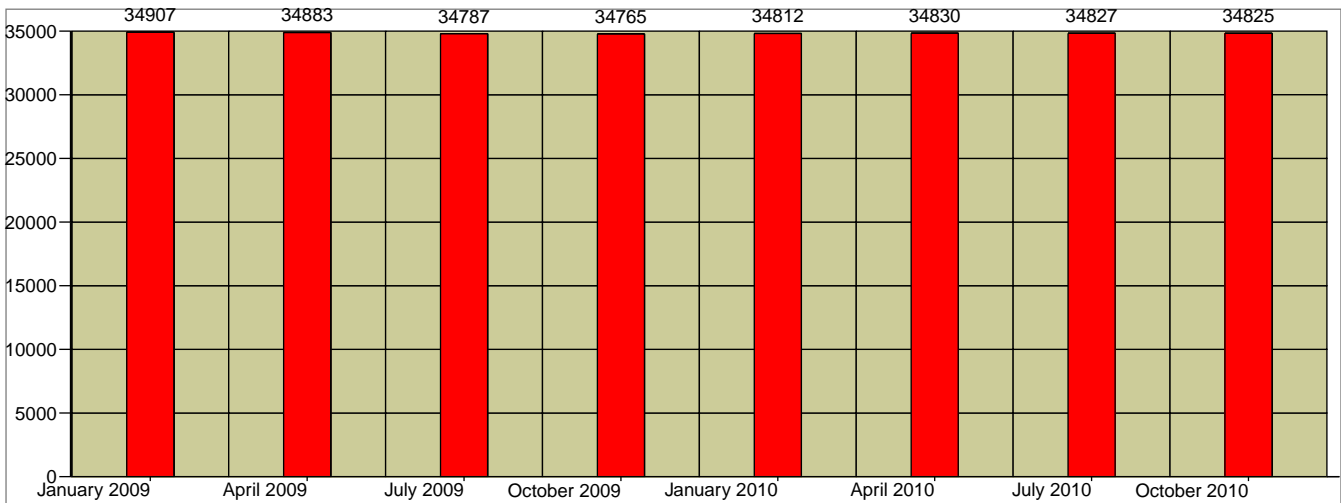

Burke County, NC_3
 Burke County, NC (37023)
 Geography: County

Quarterly Population Update

Quarterly Household Update

Quarter	Population	Percent Change	Households	Percent Change
January 2009	90,237		34,907	
April 2009	90,174	-0.1%	34,883	-0.1%
July 2009	89,751	-0.5%	34,787	-0.3%
October 2009	89,737	0.0%	34,765	-0.1%
January 2010	89,933	0.2%	34,812	0.1%
April 2010	90,017	0.1%	34,830	0.1%
July 2010	90,059	0.0%	34,827	0.0%
October 2010	90,057	0.0%	34,825	0.0%
January 2009 - January 2010		-0.3%		-0.3%
April 2009 - April 2010		-0.2%		-0.2%
July 2009 - July 2010		0.3%		0.1%
October 2009 - October 2010		0.4%		0.2%
January 2009 - October 2010		-0.2%		-0.2%