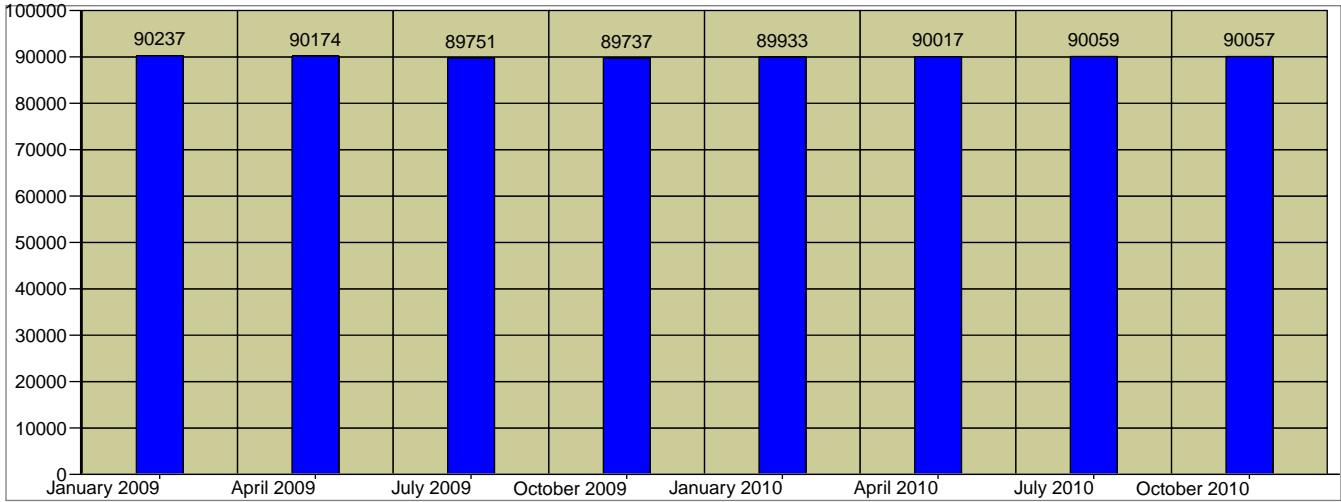

Burke County, NC_3
 Burke County, NC (37023)
 Geography: County

Quarterly Population Update

Quarterly Household Update

Quarter	Population	Percent Change	Households	Percent Change
January 2009	90,237		34,907	
April 2009	90,174	-0.1%	34,883	-0.1%
July 2009	89,751	-0.5%	34,787	-0.3%
October 2009	89,737	0.0%	34,765	-0.1%
January 2010	89,933	0.2%	34,812	0.1%
April 2010	90,017	0.1%	34,830	0.1%
July 2010	90,059	0.0%	34,827	0.0%
October 2010	90,057	0.0%	34,825	0.0%
January 2009 - January 2010		-0.3%		-0.3%
April 2009 - April 2010		-0.2%		-0.2%
July 2009 - July 2010		0.3%		0.1%
October 2009 - October 2010		0.4%		0.2%
January 2009 - October 2010		-0.2%		-0.2%